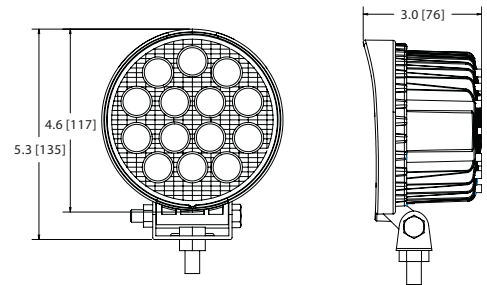

WORKLAMPS

EW2431 Round LED

The EW2431 worklamps offer the latest technology and the very brightest white light for your application. This LED model offers over 80,000 hours of maintenance free life expectancy coupled with extremely low amp draw. High intensity 2100 lumen light output and IP67 intrusion protection makes this LED worklamp the ideal choice for a wide variety of applications. Features 12-24 VDC operation, flood beam, aluminum heatsink housing, polycarbonate lens and a 3-year warranty.

Models

PART NO.	VOLTAGE	AMPS	RAW LUMENS	TYPE
EW2431	12-24	1.7	2075	Flood

Features and Benefits

- Fourteen 3-watt LEDs
- Aluminum heatsink housing
- Stainless steel mounting bracket
- Polycarbonate lens

Beam Pattern